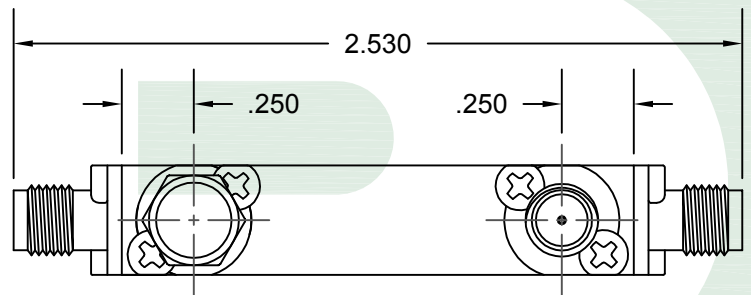

ELECTRICALS

FREQUENCY RANGE (GHz)		2 - 8
COUPLING (w/ FREQUENCY SENSITIVITY dB MAX)		10 +/- 1.00
FREQUENCY SENSITIVITY (dB MAX)		+/- .30
DIRECTIVITY (dB MIN)		20
PEAK POWER (WATTS)		3K
IMPEDANCE (OHM)		50
VSWR (MAX)	PRIMARY	1.25:1
	SECONDARY	1.25:1
INSERTION LOSS (dB MAX)	TRUE	1.00
	EXCLUDING COUPLED POWER	.35
AVERAGE POWER (WATTS MAX)	INCIDENT	50
	REFLECTED	5

Description	
<b>SMA Female, Frequency Range 2-8 GHz</b> [Broadband Directional Couplers]	
Notes	
<ul style="list-style-type: none"> <li>• Bracke Manufacturing, LLC reserves the right to change any specifications at any time in its sole discretion without notice.</li> <li>• The depiction above was produced by and is the sole property of Bracke Manufacturing, LLC and may not be copied or reproduced in any manner without Bracke's prior written consent.</li> </ul>	
©2015 Bracke Manufacturing, LLC	