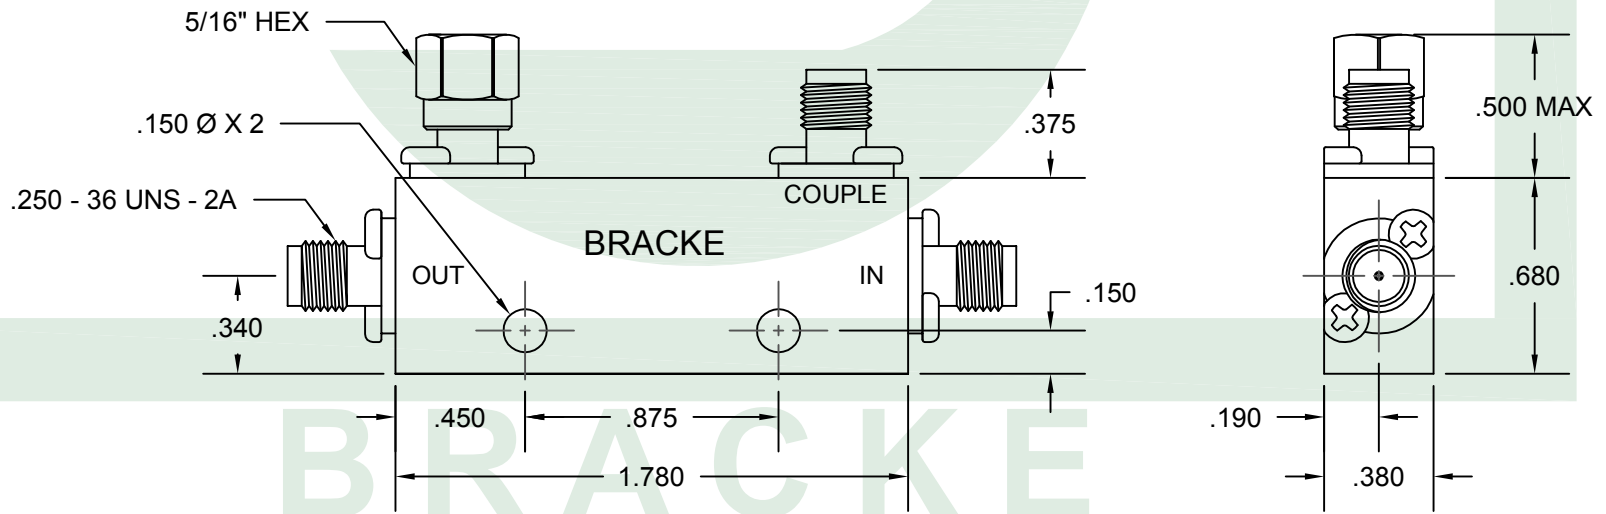

ELECTRICALS

FREQUENCY RANGE (GHz)		2 - 8
COUPLING (w/ FREQUENCY SENSITIVITY dB MAX)		10 +/- 1.00
FREQUENCY SENSITIVITY (dB MAX)		+/- .30
DIRECTIVITY (dB MIN)		20
PEAK POWER (WATTS)		3K
IMPEDANCE (OHM)		50
VSWR (MAX)	PRIMARY	1.25:1
	SECONDARY	1.25:1
INSERTION LOSS (dB MAX)	TRUE	1.00
	EXCLUDING COUPLED POWER	.35
AVERAGE POWER (WATTS MAX)	INCIDENT	50
	REFLECTED	5

Description	
<b>SMA Female, Frequency Range 2-8 GHz</b> [Broadband Directional Couplers]	
Notes	
<ul style="list-style-type: none"> <li>• Bracke Manufacturing, LLC reserves the right to change any specifications at any time in its sole discretion without notice.</li> <li>• The depiction above was produced by and is the sole property of Bracke Manufacturing, LLC and may not be copied or reproduced in any manner without Bracke's prior written consent.</li> </ul>	
©2015 Bracke Manufacturing, LLC	

CAGE / NAGE	
6LOW2	
Scale	Unit
1:1	Inches
Date	Revision
10/14/2015	A-01